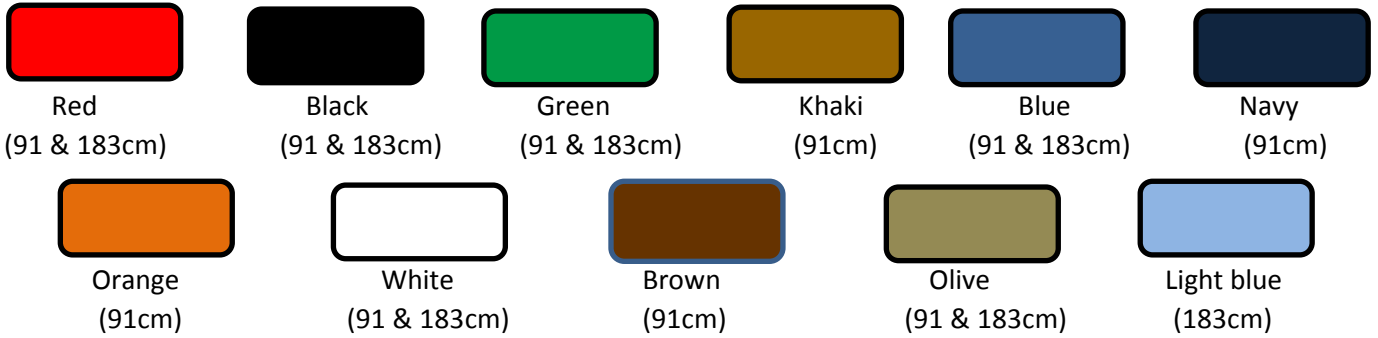

HYTEX R16 Cotton Canvas- 91cm / 183 cm

Cotton / canvas- Vat Dyed, Rot & Waterproof

Weight: 15 oz per yard / 509 gsm (+/- 5)
Width: 91cm or 183cm (see colours above)
Roll length: approx. 60m to 100m

PHYSICAL PROPERTY	SPEC.	TOL	TEST METHOD
Bath test- leakage (mls)	Nil	-	Internal
Bath test- Absorbtion (%)	16 max	-	Internal
Crushed cone test- leakage (mls)	Nil	-	DEFSTAN83-27
Cone test- Absorbtion (%)	Nil	-	"
Colour fastness / dry rub	2	-	BSEN ISO105:X12
Colour fastness / wet rub	3	-	"
Light fastness	6+	-	BSEN ISO105:B02
Tensile Strength, Warp (N)	1500	-	BSEN ISO22286
Tensile Strength, Weft (N)	1200	-	"